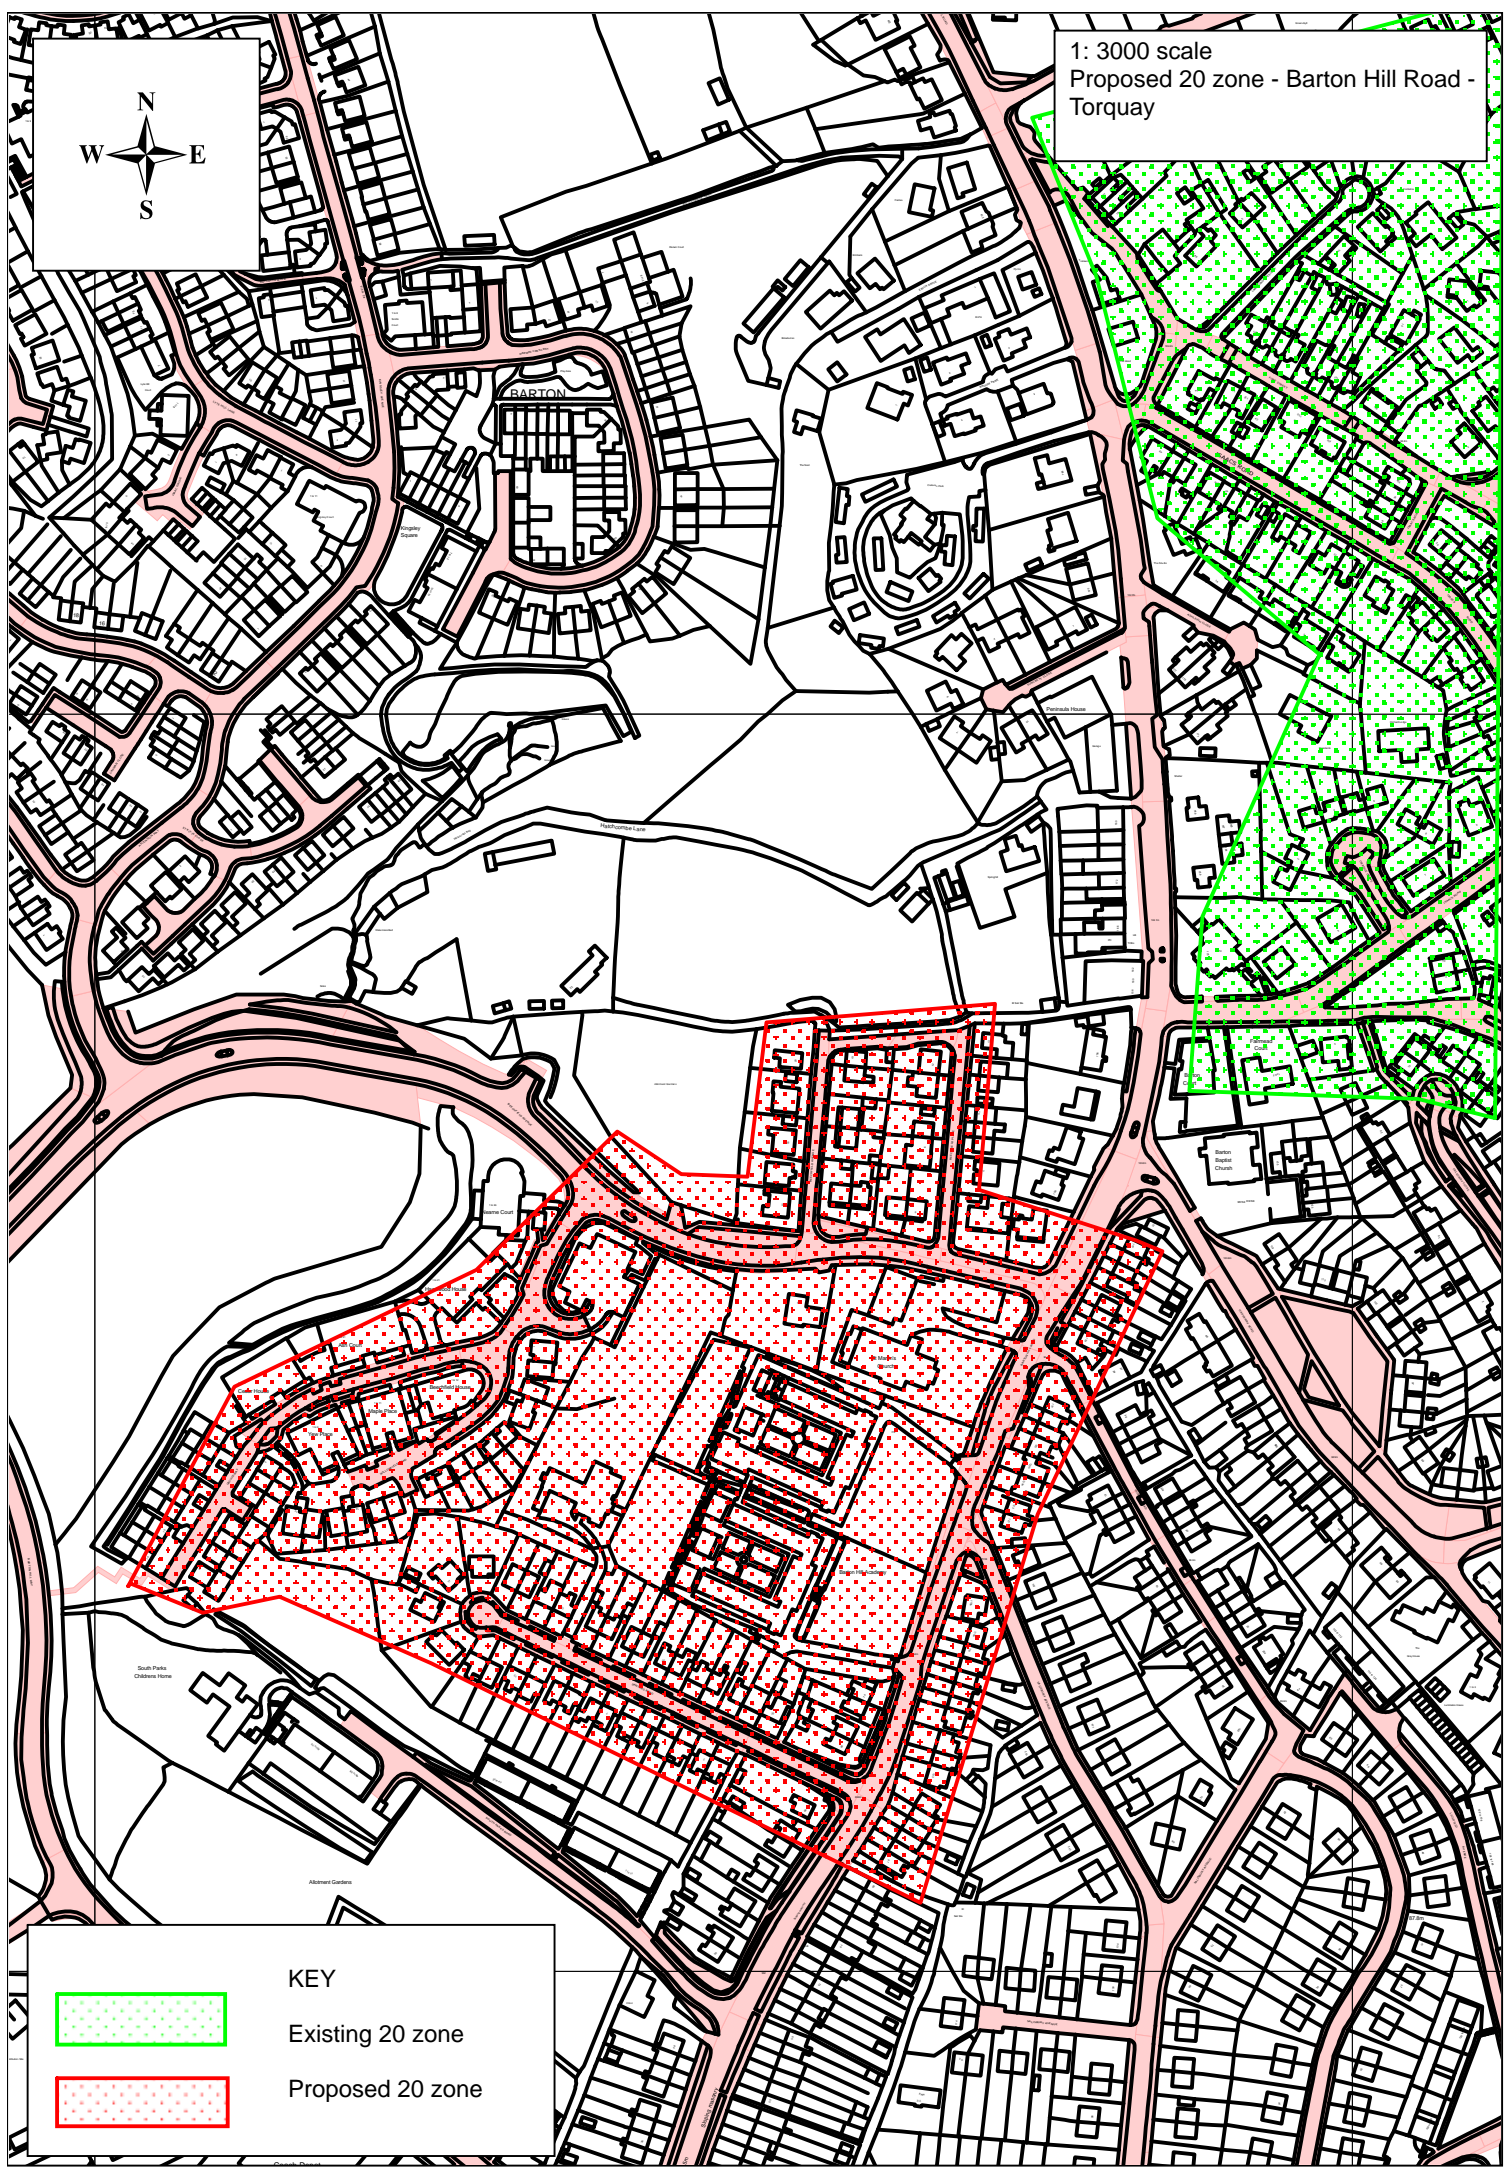

1: 3000 scale
Proposed 20 zone - Barton Hill Road -
Torquay

| KEY | |
|--|------------------|
|  | Existing 20 zone |
|  | Proposed 20 zone |